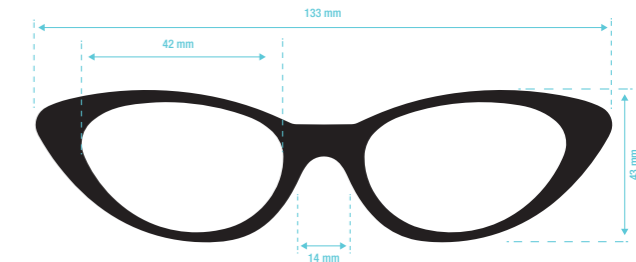

READER LENSES WITH BLUE BLOC
EFFEC. GREEN COATING 22%

DiSakura Sun

1.1 mm **TAC** Polarized lenses

DiPitti Sun

1.1 mm **TAC** Polarized lenses

DiNational Sun

1.1 mm **TAC** Polarized lenses

PREMIUM Sun