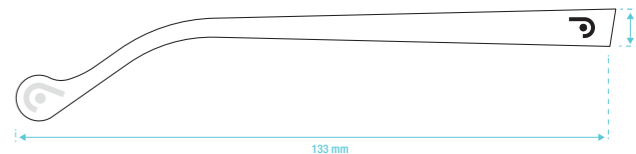

ECO INJECTION ACETATE
BIOBASED CELLULOUS ACETATE

Weight	25 g
Lenses	Anti BlueLight | Anti Reflective | Anti Scratch
Lenses Sun	Polarized 100% Ultra Violet Protection
Frame	Eco Injection Acetate Biodegradable
Prescription	+0.0 | + 1.0 | +1.5 | +2.0 | +2.5 | + 3.0

READER LENSES WITH BLUE BLOC
EFFEC. GREEN COATING 22%