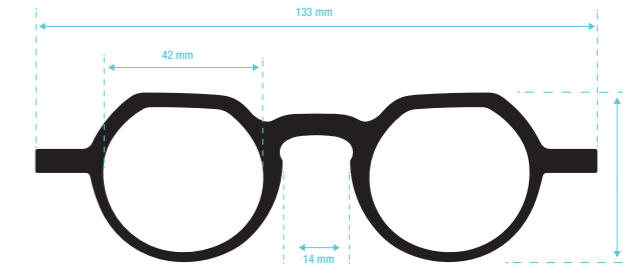

READER LENSES WITH BLUE BLOC
EFFEC. GREEN COATING 22%