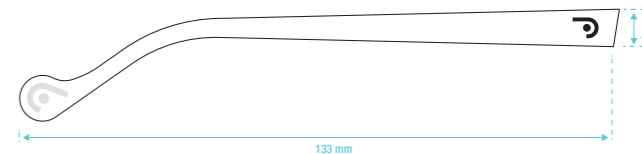

ECO INJECTION ACETATE
BIOBASED CELLULOUS ACETATE

Weight	27 g
Lenses	Anti BlueLight | Anti Reflective | Anti Scratch
Lenses Sun	Polarized 100% Ultra Violet Protection
Frame	Eco Injection Acetate Biodegradable
Prescription	+0.0 | + 1.0 | +1.5 | +2.0 | +2.5 | + 3.0

READER LENSES WITH BLUE BLOC
EFFEC. GREEN COATING 22%