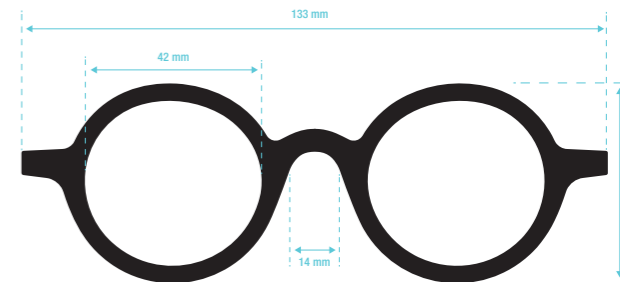

READER LENSES WITH BLUE BLOC
EFFEC. GREEN COATING 22%