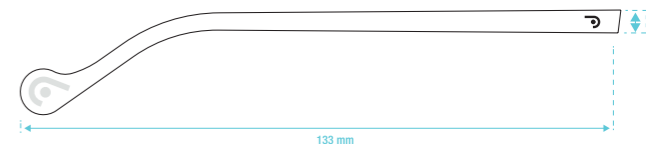

READER LENSES WITH BLUE BLOC
EFFEC. GREEN COATING 22%