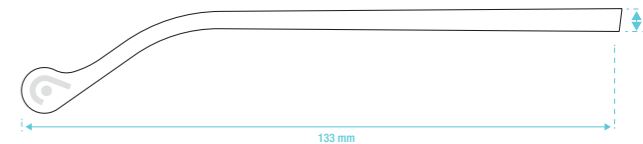

READER LENSES WITH BLUE BLOC
EFFEC. GREEN COATING 22%