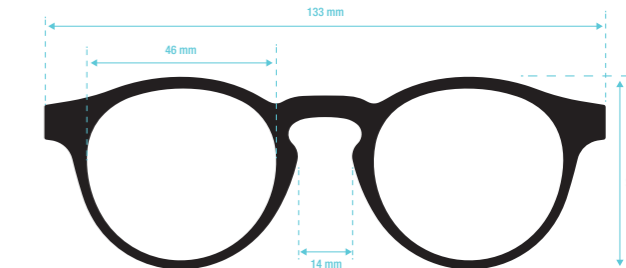

READER LENSES WITH BLUE BLOC
EFFEC. GREEN COATING 22%