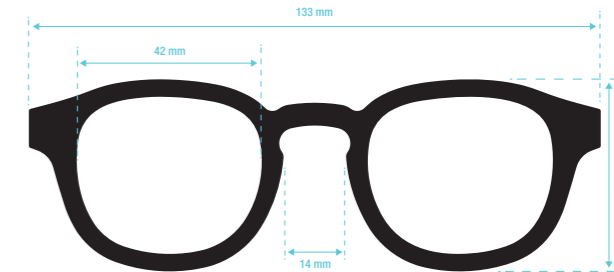

ECO INJECTION ACETATE
BIOBASED CELLULOUS ACETATE

Weight	27 g
Lenses	Anti BlueLight | Anti Reflective | Anti Scratch
Lenses Sun	Polarized 100% Ultra Violet Protection
Frame	Eco Injection Acetate Biodegradable
Prescription	+0.0 | + 1.0 | +1.5 | +2.0 | +2.5 | + 3.0

READER LENSES WITH BLUE BLOC
EFFEC. GREEN COATING 22%