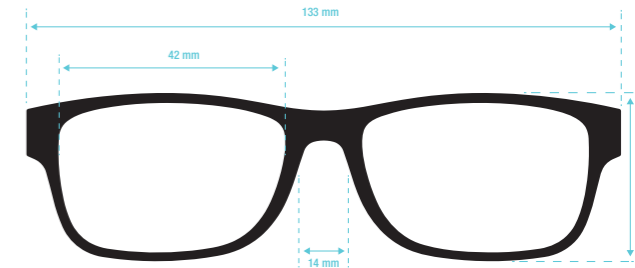

READER LENSES WITH BLUE BLOC
EFFEC. GREEN COATING 22%