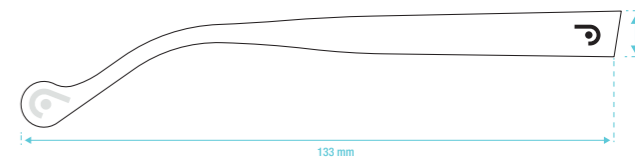

READER LENSES WITH BLUE BLOC
EFFEC. GREEN COATING 22%