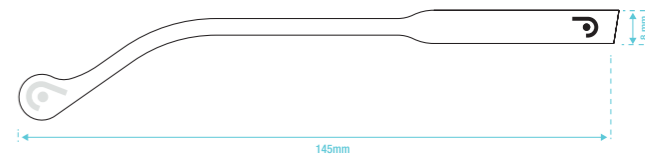

READER LENSES WITH BLUE BLOC
EFFEC. GREEN COATING 22%